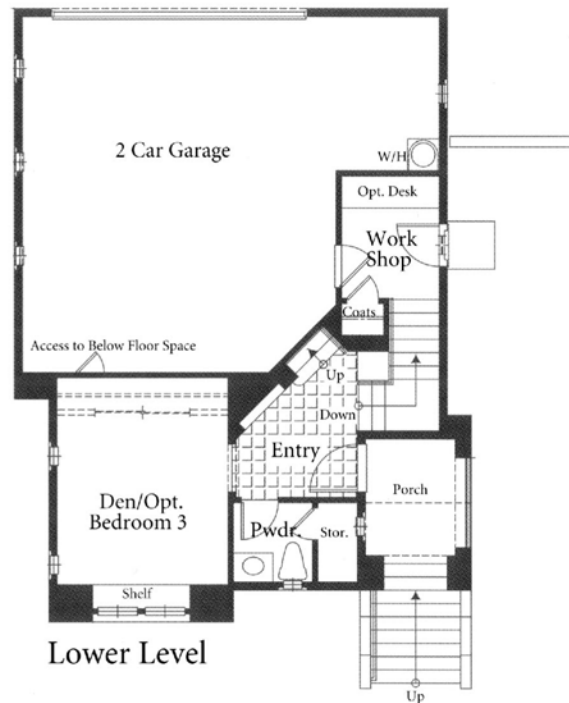

# RESIDENCE FOUR

Approximately  
1,736 Square Feet

Alternate Entry

Optional Bedroom 3  
and Bath 3

Third Level

Upper Level

Lower Level