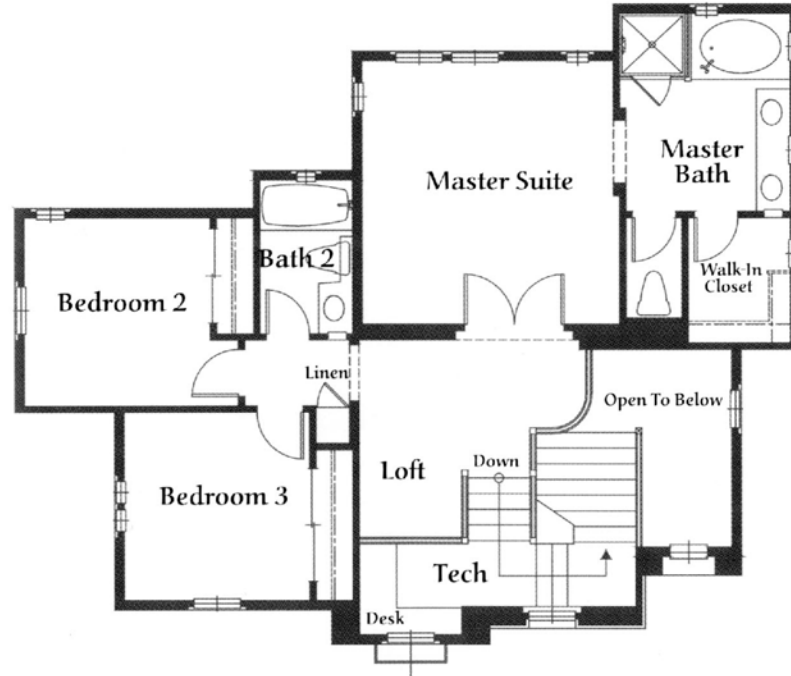

RESIDENCE FIVE

Approximately  
1,816 Square Feet

Upper Level

Lower Level