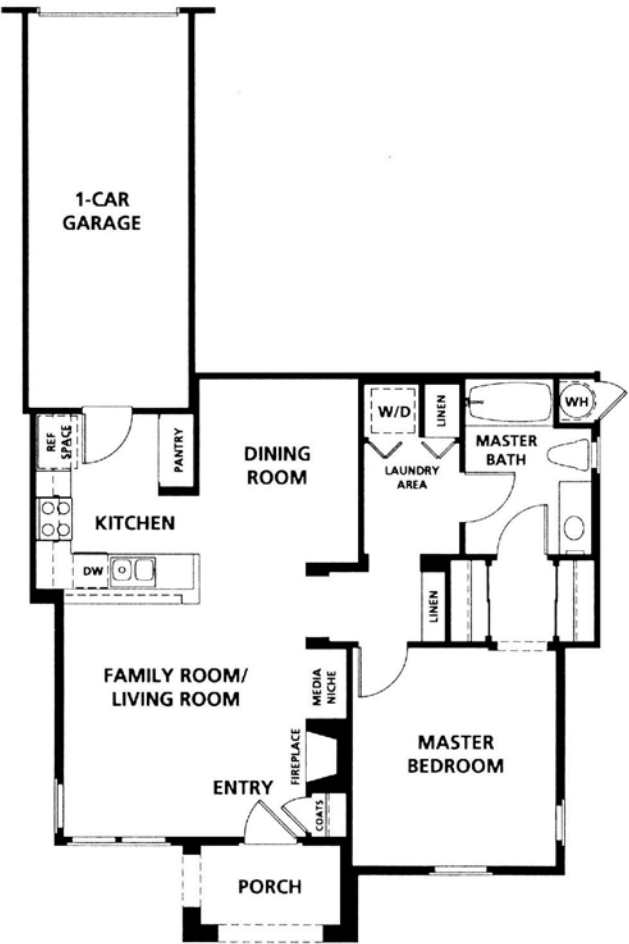

PRELIMINARY PLAN 1

The Molles Home

828 Square Feet

- Single Story
- Family Room/Living Room with Fireplace and Media Niche
- Dining Room
- Kitchen with Pantry and Breakfast Bar
- Master Bedroom Suite
- One Bathroom
- Laundry Area
- One-Car Garage

Shea Homes reserves the right to change elevations, specifications, materials and prices without notice. Square footages are approximate.