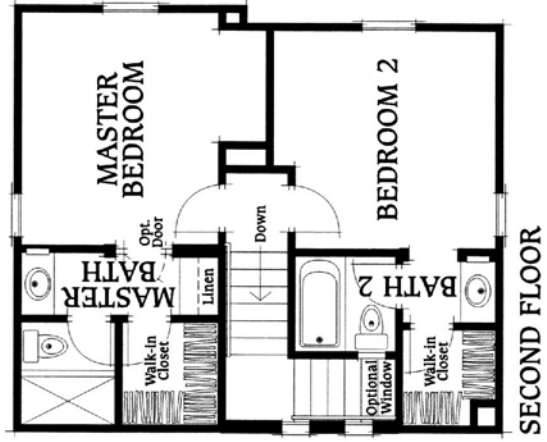

Residence One

APPROXIMATELY 1,030 SQUARE FEET
 2 BEDROOMS • 2 1/2 BATHS • TWO CAR TANDEM GARAGE
 OPTIONS: FLEXPSPACE IN LIEU OF TANDEM GARAGE

FIRST FLOOR
 Walls, Windows, Porches, & Decks Vary Per Elevation & Lot Location

SECOND FLOOR