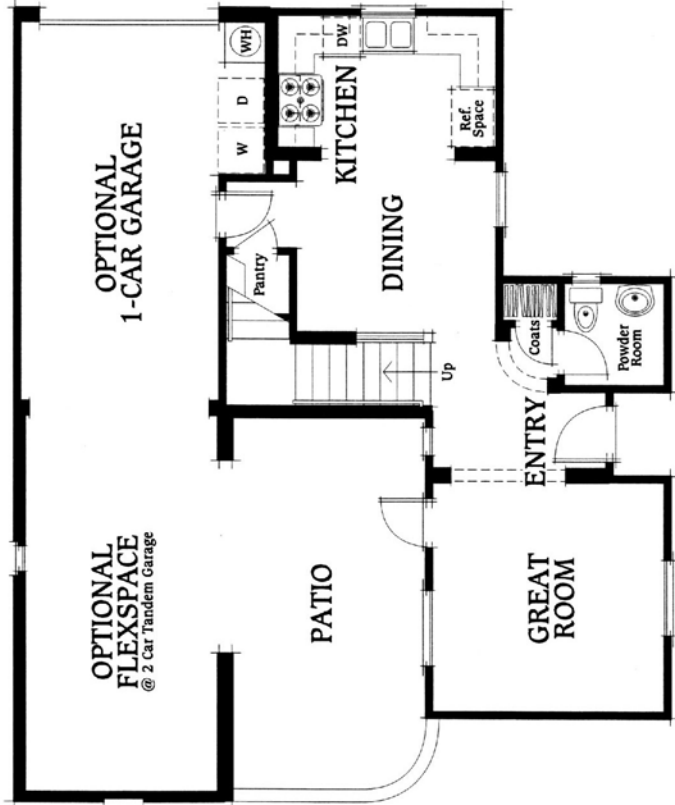

Residence One

APPROXIMATELY 1,030 SQUARE FEET
 2 BEDROOMS • 2 1/2 BATHS • TWO CAR TANDEM GARAGE
 OPTIONS: FLEXPSPACE IN LIEU OF TANDEM GARAGE

FIRST FLOOR
 Walls, Windows, Porches, & Decks Vary Per Elevation & Lot Location

SECOND FLOOR