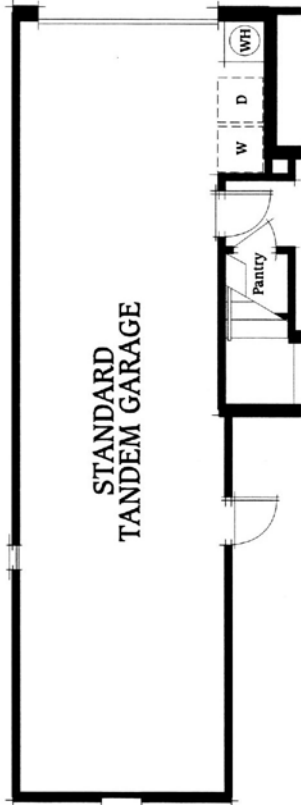

Residence One

APPROXIMATELY 1,030 SQUARE FEET
 2 BEDROOMS • 2 1/2 BATHS • TWO CAR TANDEM GARAGE
 OPTIONS: FLEXPSPACE IN LIEU OF TANDEM GARAGE

FIRST FLOOR
 Walls, Windows, Porches, & Decks Vary Per Elevation & Lot Location

SECOND FLOOR