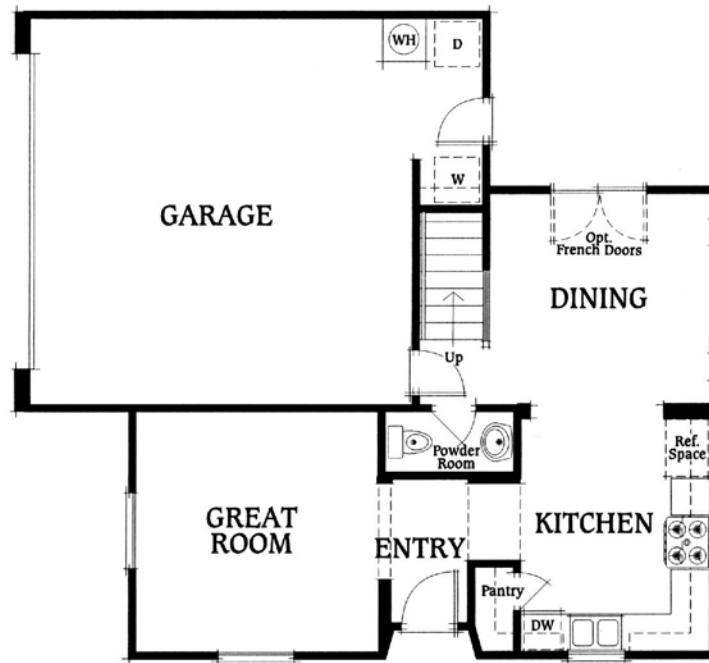

# Residence Two

APPROXIMATELY 1,145 SQUARE FEET

2 BEDROOMS PLUS COMPUTER AREA • 2 1/2 BATHS • TWO CAR GARAGE

**FIRST FLOOR**  
Walls, Windows, Porches, & Decks  
Vary Per Elevation & Lot Location

**SECOND FLOOR**