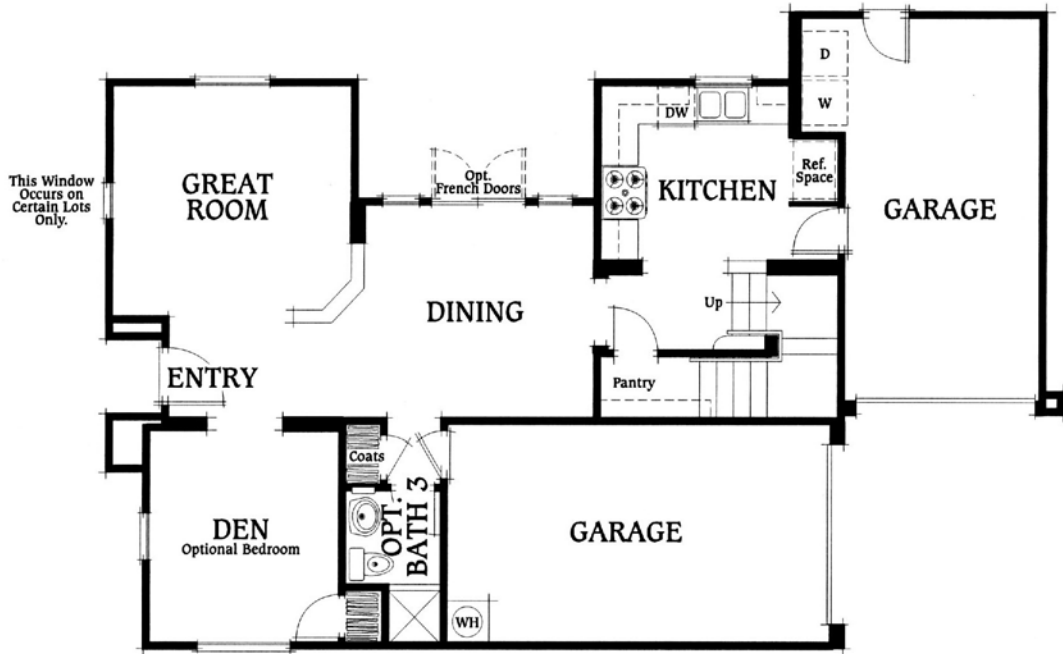

Residence Four

APPROXIMATELY 1,497 SQUARE FEET

3 BEDROOMS PLUS DEN • 2 1/2 BATHS • TWO CAR GARAGE

OPTIONS: FULL BATH IN LIEU OF POWDER ROOM, LOFT IN LIEU OF BEDROOM 3

FIRST FLOOR

Walls, Windows, Porches, & Decks Vary Per Elevation & Lot Location

SECOND FLOOR

Standard Powder Room